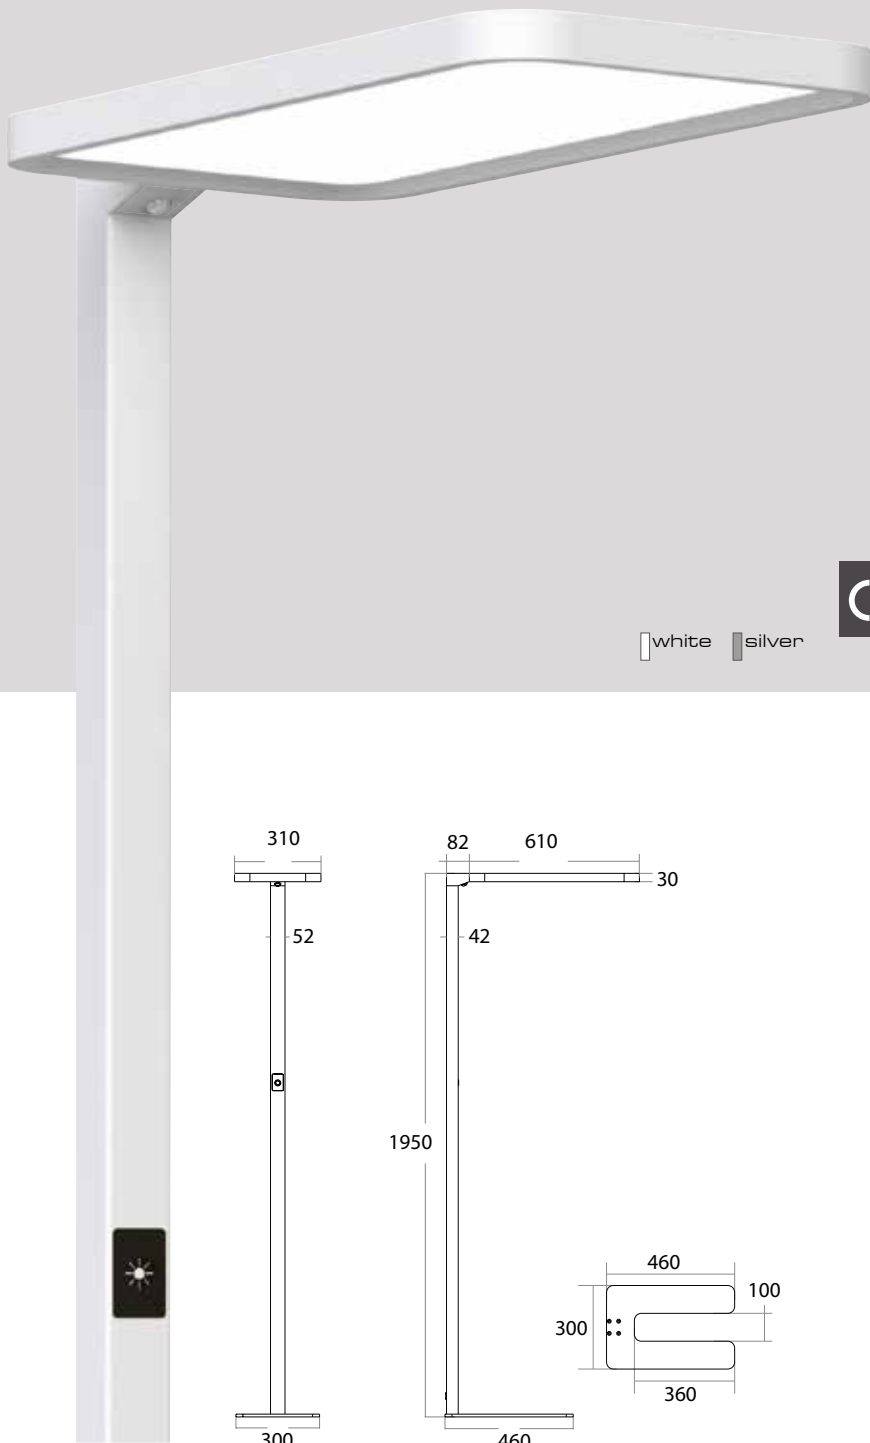

# Office Luminare ALVA

white silver

## 441 115

**LED Power** **ColourTemp** **Luminous**  
†30W/30W† 3000/4000/6000K †3000lm/3000lm†

## 441 116

**LED Power** **ColourTemp** **Luminous**  
†40W/40W† 3000/4000/6000K †4000lm/4000lm†

## 441 117

**LED Power** **ColourTemp** **Luminous**  
†50W/30W† 3000/4000/6000K †5000lm/3000lm†